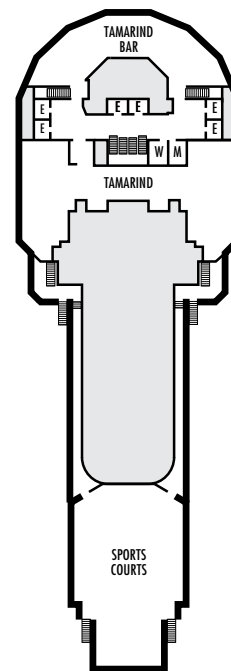

All information is subject to change.

STATEROOM SYMBOL LEGEND

- Quad (2 lower beds, 1 sofa bed, 1 upper)
- Triple (2 lower beds, 1 sofa bed)
- △ Partial sea view
- × Fully obstructed view
- + Connecting rooms
- Shower only
- ♣ Single sink vanity, bathtub only
- ♠ Single sink vanity
- Staterooms have solid steel verandah railings instead of clear-view Plexiglas® railings

ACCESSIBILITY

STATEROOM SYMBOL LEGEND

- ♿ Staterooms I-8033, VB6002, VB6001, J1074, K1012 & K1011 are fully accessible, roll-in shower only
- ▼ Suites SA7058 & SA7057 are fully accessible with single side approach to the bed, bathtub and roll-in shower. Suites SY5002 & SY5001 are fully accessible with single side approach to the bed, roll-in shower only.
- ★ Staterooms VA8119, VA8116, VA8026, VA8025, V6052, V6049, V5140, V5135, V5054, V5051, VA4134, VA4131, H4092, H4089, VA4052, VA4051, D1100, D1099, C1082 & C1081 are ambulatory accessible, roll-in shower only

For more information regarding accessibility features on our ships please visit the [Accessible Cruising](#) section of our website.

VERANDAH SPA STATEROOMS

VT

Verandah Spa: 2 lower beds convertible to 1 queen-size bed, bathtub & shower, sitting area, private verandah, floor-to-ceiling windows. VT staterooms have viewing balconies. Approximately 213–379 sq. ft. including verandah.

Panorama Deck