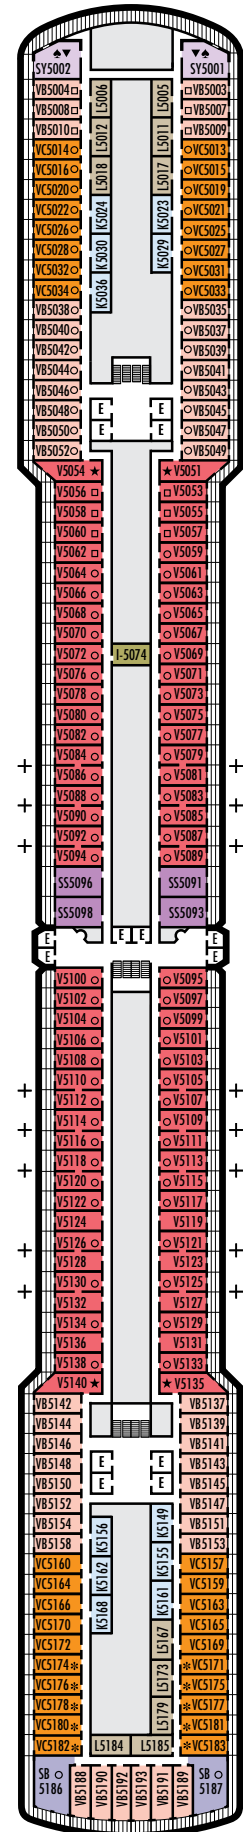

For more information regarding accessibility features on our ships please visit the [Accessible Cruising](#) section of our website.

VERANDAH SUITES

SB

Neptune Suites: 2 lower beds convertible to 1 king-size bed, bathroom with dual-sink vanity, full-size whirlpool bath & shower & additional shower stall, large sitting area, dressing room, private verandah, 1 sofa bed for 2 persons, floor-to-ceiling windows. Approximately 506–590 sq. ft. including verandah.

SS SY

Signature Suites: 2 lower beds convertible to 1 queen-size bed, bathroom with dual-sink vanity, full-size whirlpool bath & shower & additional shower stall, large sitting area, private verandah, 1 sofa bed for 1 person, floor-to-ceiling windows. Approximately 273–456 sq. ft. including verandah.

VERANDAH STATEROOMS

V VB VC

Verandah: 2 lower beds convertible to 1 queen-size bed, bathtub & shower, sitting area, private verandah, floor-to-ceiling windows. Approximately 213–379 sq. ft. including verandah.

INTERIOR STATEROOMS

I

Large: 2 lower beds convertible to 1 queen-size bed, shower. Approximately 141–284 sq. ft.

K

Large or Standard: 2 lower beds convertible to 1 queen-size bed, shower. Approximately 141–284 sq. ft.

L

Standard: 2 lower beds convertible to 1 queen-size bed, shower. Approximately 141–284 sq. ft.

Verandah Deck