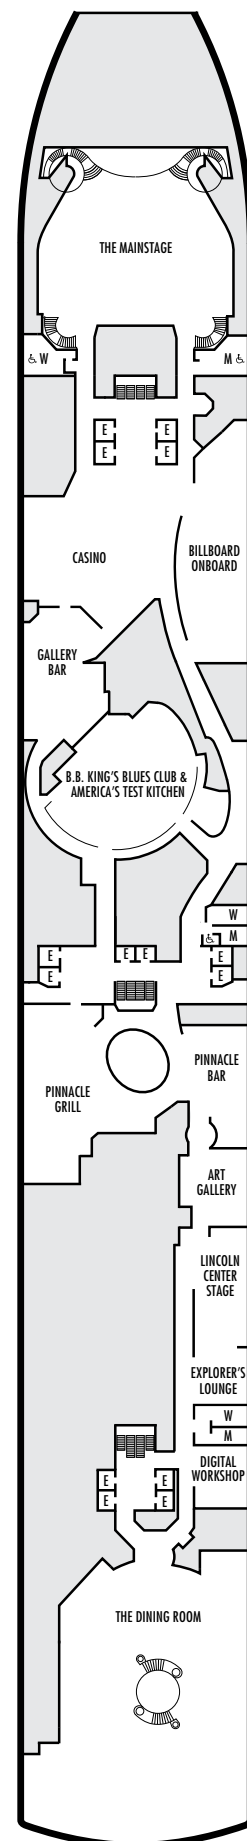

EURODAM

DECK PLANS & STATEROOMS

The deck plans are color-coded by category of stateroom, and the category letter precedes the stateroom number in each room. All staterooms are equipped with interactive LED television with On Demand movies, programming and multichannel music; mini-bar; mini-safe; data port; telephone.

Important Note: Not all staterooms within each category have the same furniture configuration and/or facilities. Appropriate symbols within the rooms on the deck plans describe differences from the stateroom descriptions below.

All information is subject to change.

STATEROOM SYMBOL LEGEND

- Quad (2 lower beds, 1 sofa bed, 1 upper)
- Triple (2 lower beds, 1 sofa bed)
- △ Partial sea view
- × Fully obstructed view
- + Connecting rooms
- Shower only
- ♣ Single sink vanity, bathtub only
- ♠ Single sink vanity
- Staterooms have solid steel verandah railings instead of clear-view Plexiglas® railings

ACCESSIBILITY

STATEROOM SYMBOL LEGEND

- ♿ Staterooms I-8033, VB6002, VB6001, J1074, K1012 & K1011 are fully accessible, roll-in shower only
- ▼ Suites SA7058 & SA7057 are fully accessible with single side approach to the bed, bathtub and roll-in shower. Suites SY5002 & SY5001 are fully accessible with single side approach to the bed, roll-in shower only.
- ★ Staterooms VA8119, VA8116, VA8026, VA8025, V6052, V6049, V5140, V5135, V5054, V5051, VA4134, VA4131, H4092, H4089, VA4052, VA4051, D1100, D1099, C1082 & C1081 are ambulatory accessible, roll-in shower only

For more information regarding accessibility features on our ships please visit the [Accessible Cruising](#) section of our website.