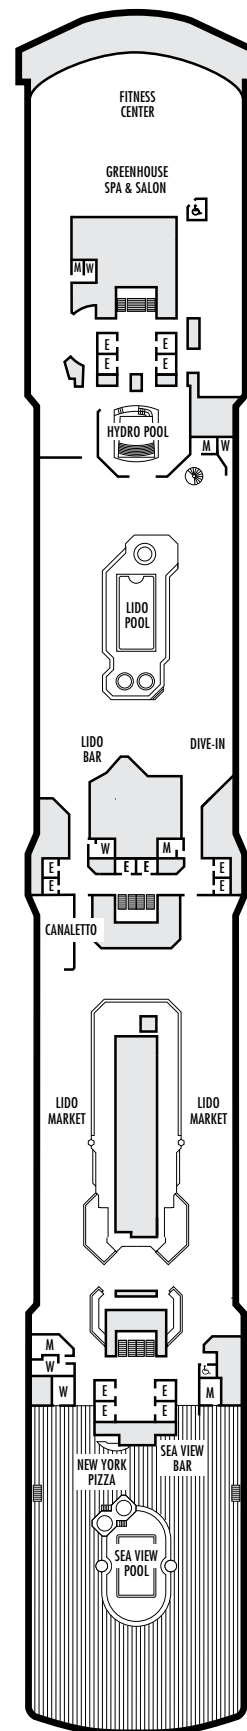

Important Note: Not all staterooms within each category have the same furniture configuration and/or facilities. Appropriate symbols within the rooms on the deck plans describe differences from the stateroom descriptions below.

All information is subject to change.

STATEROOM SYMBOL LEGEND

- Quad (2 lower beds, 1 sofa bed, 1 upper)
- Triple (2 lower beds, 1 sofa bed)
- △ Partial sea view
- × Fully obstructed view
- + Connecting rooms
- Shower only
- ♣ Single sink vanity, bathtub only
- ♠ Single sink vanity
- Staterooms have solid steel verandah railings instead of clear-view Plexiglas® railings

ACCESSIBILITY

STATEROOM SYMBOL LEGEND

- ♿ Staterooms I-8033, VB6002, VB6001, J1074, K1012 & K1011 are fully accessible, roll-in shower only
- ▼ Suites SA7058 & SA7057 are fully accessible with single side approach to the bed, bathtub and roll-in shower. Suites SY5002 & SY5001 are fully accessible with single side approach to the bed, roll-in shower only.
- ★ Staterooms VA8119, VA8116, VA8026, VA8025, V6052, V6049, V5140, V5135, V5054, V5051, VA4134, VA4131, H4092, H4089, VA4052, VA4051, D1100, D1099, C1082 & C1081 are ambulatory accessible, roll-in shower only

For more information regarding accessibility features on our ships please visit the [Accessible Cruising](#) section of our website.

Lido Deck