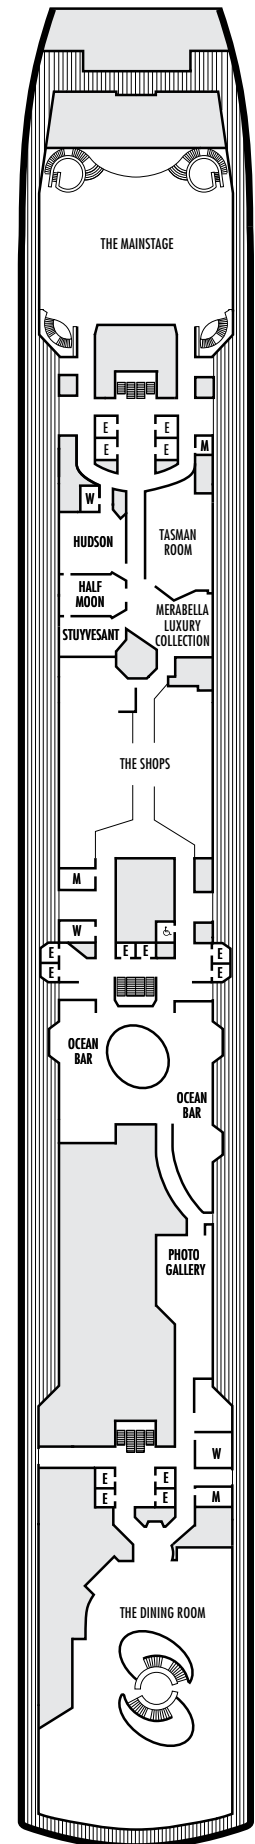

EURODAM

DECK PLANS & STATEROOMS

The deck plans are color-coded by category of stateroom, and the category letter precedes the stateroom number in each room. All staterooms are equipped with interactive LED television with On Demand movies, programming and multichannel music; mini-bar; mini-safe; data port; telephone.

Important Note: Not all staterooms within each category have the same furniture configuration and/or facilities. Appropriate symbols within the rooms on the deck plans describe differences from the stateroom descriptions below.

All information is subject to change.

STATEROOM SYMBOL LEGEND

- Quad (2 lower beds, 1 sofa bed, 1 upper)
- Triple (2 lower beds, 1 sofa bed)
- △ Partial sea view
- × Fully obstructed view
- + Connecting rooms
- Shower only
- ♣ Single sink vanity, bathtub only
- ♠ Single sink vanity
- Staterooms have solid steel verandah railings instead of clear-view Plexiglas® railings

ACCESSIBILITY STATEROOM SYMBOL LEGEND

- ♿ Staterooms I-8033, VB6002, VB6001, J1074, K1012 & K1011 are fully accessible, roll-in shower only
- ▼ Suites SA7058 & SA7057 are fully accessible with single side approach to the bed, bathtub and roll-in shower. Suites SY5002 & SY5001 are fully accessible with single side approach to the bed, roll-in shower only.
- ★ Staterooms VA8119, VA8116, VA8026, VA8025, V6052, V6049, V5140, V5135, V5054, V5051, VA4134, VA4131, H4092, H4089, VA4052, VA4051, D1100, D1099, C1082 & C1081 are ambulatory accessible, roll-in shower only

For more information regarding accessibility features on our ships please visit the [Accessible Cruising](#) section of our website.

Promenade Deck