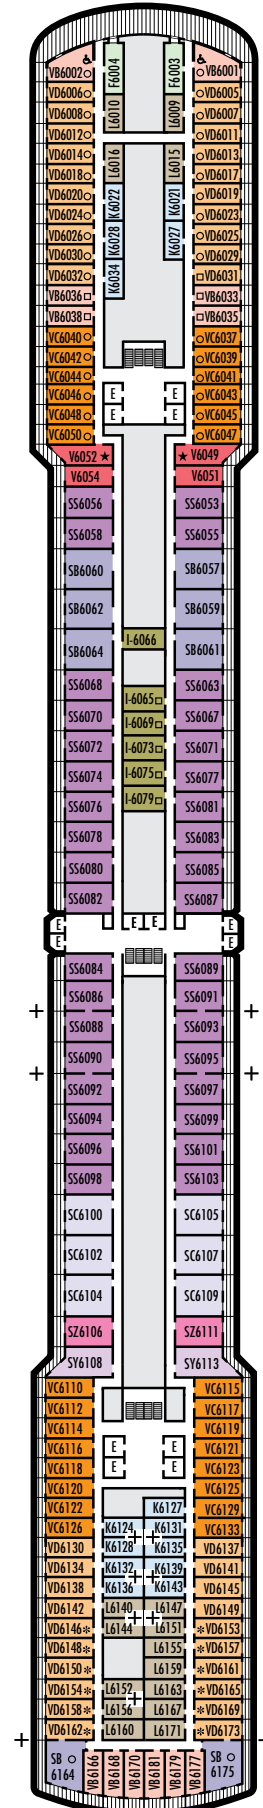

ACCESSIBILITY

STATEROOM SYMBOL LEGEND

- ♿ Staterooms I-8033, VB6002, VB6001, J1074, K1012 & K1011 are fully accessible, roll-in shower only
- ▼ Suites SA7058 & SA7057 are fully accessible with single side approach to the bed, bathtub and roll-in shower. Suites SY5002 & SY5001 are fully accessible with single side approach to the bed, roll-in shower only.
- ★ Staterooms VA8119, VA8116, VA8026, VA8025, V6052, V6049, V5140, V5135, V5054, V5051, VA4134, VA4131, H4092, H4089, VA4052, VA4051, D1100, D1099, C1082 & C1081 are ambulatory accessible, roll-in shower only

VERANDAH STATEROOMS

VA VB VC VE VF VH

Verandah: 2 lower beds convertible to 1 queen-size bed, bathtub & shower, sitting area, private verandah, floor-to-ceiling windows. Approximately 213–379 sq. ft. including verandah.

INTERIOR STATEROOMS

I

Large: 2 lower beds convertible to 1 queen-size bed, shower. Approximately 141–284 sq. ft.

K

Large or Standard: 2 lower beds convertible to 1 queen-size bed, shower. Approximately 141–284 sq. ft.

■ K

Large or Standard: 2 lower beds convertible to 1 queen-size bed, shower. Approximately 141–284 sq. ft.

■ L

Standard: 2 lower beds convertible to 1 queen-size bed, shower. Approximately 141–284 sq. ft.