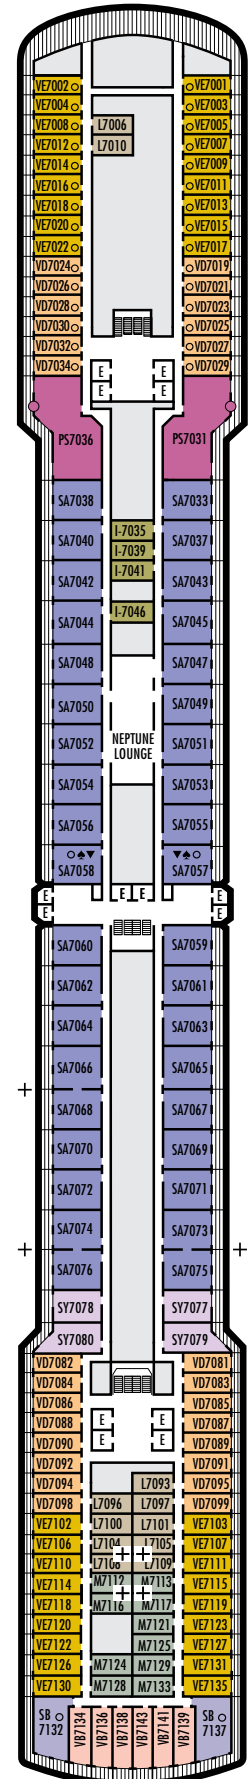

Approximately 1,357 sq. ft. including verandah.

SA SB

Neptune Suites: 2 lower beds convertible to 1 king-size bed, bathroom with dual-sink vanity, full-size whirlpool bath & shower & additional shower stall, large sitting area, dressing room, private verandah, 1 sofa bed for 2 persons, floor-to-ceiling windows.

Approximately 506–590 sq. ft. including verandah.

SY

Signature Suites: 2 lower beds convertible to 1 queen-size bed, bathroom with dual-sink vanity, full-size whirlpool bath & shower & additional shower stall, large sitting area, private verandah, 1 sofa bed for 1 person, floor-to-ceiling windows.

Approximately 273–456 sq. ft. including verandah.

VERANDAH STATEROOMS

VB VD VE

Verandah: 2 lower beds convertible to 1 queen-size bed, bathtub & shower, sitting area, private verandah, floor-to-ceiling windows.

Approximately 213–379 sq. ft. including verandah.

INTERIOR STATEROOMS

I

Large: 2 lower beds convertible to 1 queen-size bed, shower.

Approximately 141–284 sq. ft.

L M

Standard: 2 lower beds convertible to 1 queen-size bed, shower.

Approximately 141–284 sq. ft.

Rotterdam Deck