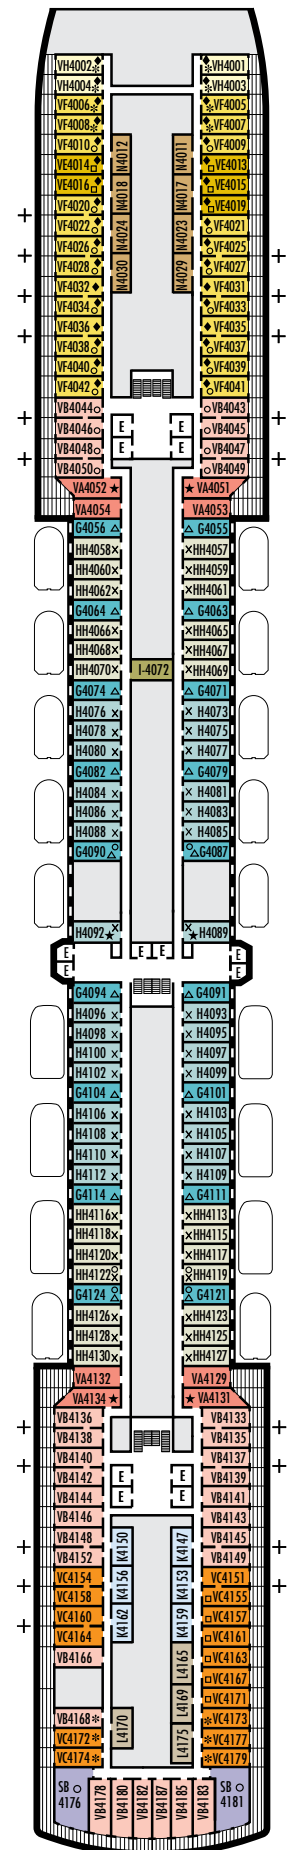

For more information regarding accessibility features on our ships please visit the [Accessible Cruising](#) section of our website.

VERANDAH SUITES

SB

Neptune Suites: 2 lower beds convertible to 1 king-size bed, bathroom with dual-sink vanity, full-size whirlpool bath & shower & additional shower stall, large sitting area, dressing room, private verandah, 1 sofa bed for 2 persons, floor-to-ceiling windows. Approximately 506–590 sq. ft. including verandah.

VERANDAH STATEROOMS

VA VB VC VE VF VH

Verandah: 2 lower beds convertible to 1 queen-size bed, bathtub & shower, sitting area, private verandah, floor-to-ceiling windows. Approximately 213–379 sq. ft. including verandah.

OCEAN-VIEW STATEROOMS

G H HH

Large: 2 lower beds convertible to 1 queen-size bed, bathtub & shower. All G-category staterooms have partial sea views. All H- & HH-category staterooms have fully obstructed views. Approximately 169–267 sq. ft.

INTERIOR STATEROOMS

I

Large: 2 lower beds convertible to 1 queen-size bed, shower. Approximately 141–284 sq. ft.

K

Large or Standard: 2 lower beds convertible to 1 queen-size bed, shower. Approximately 141–284 sq. ft.

L N

Standard: 2 lower beds convertible to 1 queen-size bed, shower. Approximately 141–284 sq. ft.

Upper Promenade Deck