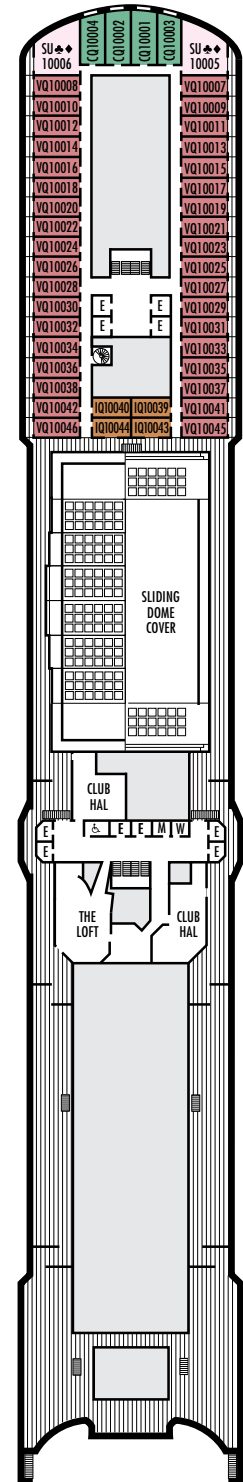

For more information regarding accessibility features on our ships please visit the [Accessible Cruising](#) section of our website.

VERANDAH SPA SUITES

SU

Signature Spa Suites: 2 lower beds convertible to 1 queen-size bed, bathroom with dual-sink vanity, full-size whirlpool bath & shower & additional shower stall, large sitting area, private verandah, 1 sofa bed for 1 person, floor-to-ceiling windows. Approximately 273–456 sq. ft. including verandah.

VERANDAH SPA STATEROOMS

VQ

Verandah Spa: 2 lower beds convertible to 1 queen-size bed, bathtub & shower, sitting area, private verandah, floor-to-ceiling windows. Approximately 213–379 sq. ft. including verandah.

OCEAN-VIEW SPA STATEROOMS

CQ

Large Ocean-view Spa: 2 lower beds convertible to 1 queen-size bed, bathtub & shower. Approximately 169–267 sq. ft.

INTERIOR SPA STATEROOMS

IQ

Large Interior Spa: 2 lower beds convertible to 1 queen-size bed, shower. Staterooms IQ10043 and IQ10044 have fully obstructed views. Approximately 141–284 sq. ft.

Panorama Deck