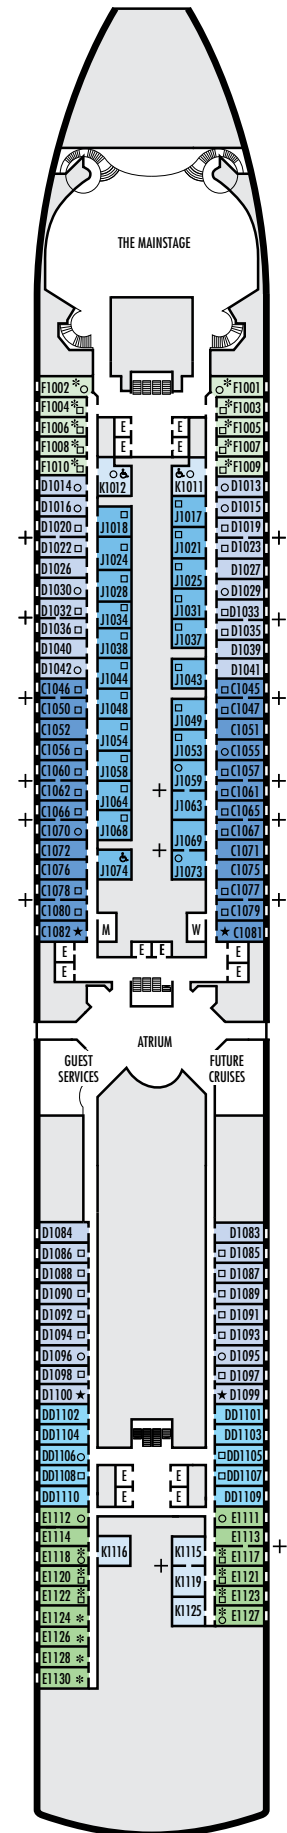

All information is subject to change.

STATEROOM SYMBOL LEGEND

- Quad (2 lower beds, 1 sofa bed, 1 upper)
- Triple (2 lower beds, 1 sofa bed)
- △ Partial sea view
- × Fully obstructed view
- + Connecting rooms
- * Shower only
- ♣ Single sink vanity, bathtub only
- ♠ Single sink vanity
- ◆ Staterooms have solid steel verandah railings instead of clear-view Plexiglas® railings

ACCESSIBILITY STATEROOM SYMBOL LEGEND

- ♿ Staterooms I-8033, VB6002, VB6001, J1074, K1012 & K1011 are fully accessible, roll-in shower only
- ▼ Suites SA7058 & SA7057 are fully accessible with single side approach to the bed, bathtub and roll-in shower. Suites SY5002 & SY5001 are fully accessible with single side approach to the bed, roll-in shower only.
- ★ Staterooms VA8119, VA8116, VA8026, VA8025, V6052, V6049, V5140, V5135, V5054, V5051, VA4134, VA4131, H4092, H4089, VA4052, VA4051, D1100, D1099, C1082 & C1081 are ambulatory accessible, roll-in shower only

For more information regarding accessibility features on our ships please visit the [Accessible Cruising](#) section of our website.

OCEAN-VIEW STATEROOMS

C D DD E F

Large: 2 lower beds convertible to 1 queen-size bed, bathtub & shower.
Approximately 169–267 sq. ft.

INTERIOR STATEROOMS

J K

Large or Standard: 2 lower beds convertible to 1 queen-size bed, shower.
Approximately 141–284 sq. ft.

DECK 1—MAIN DECK Staterooms 1001–1130

Main Deck

EURODAM

DECK PLANS & STATEROOMS