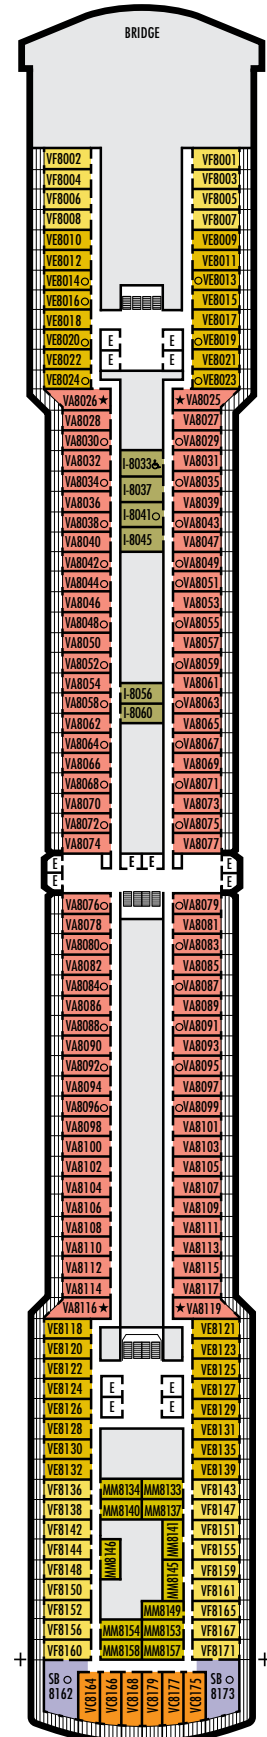

For more information regarding accessibility features on our ships please visit the [Accessible Cruising](#) section of our website.

VERANDAH SUITES

SB

Neptune Suites: 2 lower beds convertible to 1 king-size bed, bathroom with dual-sink vanity, full-size whirlpool bath & shower & additional shower stall, large sitting area, dressing room, private verandah, 1 sofa bed for 2 persons, floor-to-ceiling windows.
Approximately 506–590 sq. ft. including verandah.

VERANDAH STATEROOMS

VA VC VE VF

Verandah: 2 lower beds convertible to 1 queen-size bed, bathtub & shower, sitting area, private verandah, floor-to-ceiling windows.
Approximately 213–379 sq. ft. including verandah.

INTERIOR STATEROOMS

I

Large: 2 lower beds convertible to 1 queen-size bed, shower.
Approximately 141–284 sq. ft.

MM

Standard: 2 lower beds convertible to 1 queen-size bed, shower.
Approximately 141–284 sq. ft.

Navigation Deck