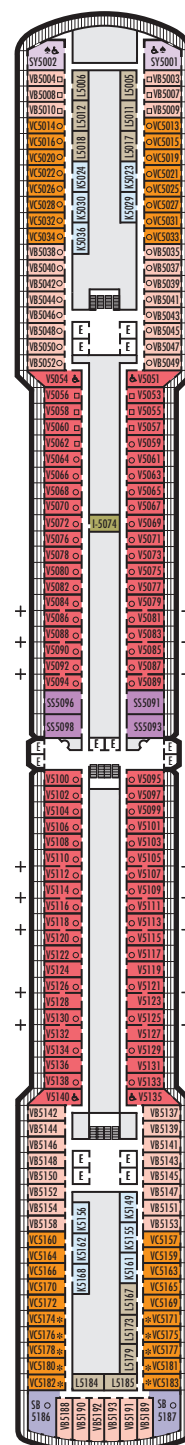

MAIN DECK
Staterooms 1001–1130

LOWER PROMENADE DECK

PROMENADE DECK

UPPER PROMENADE DECK
Staterooms 4001–4189

VERANDAH DECK
Staterooms 5001–5193

UPPER VERANDAH DECK
Staterooms 6001–6181

STATEROOM SYMBOL LEGEND

- Triple (2 lower beds, 1 sofa bed)
- Quad (2 lower beds, 1 sofa bed, 1 upper)
- △ Partial sea view
- × Fully obstructed view
- + Connecting rooms
- * Shower only
- ♠ Single-sink vanity
- ◆ Staterooms have solid steel verandah railings instead of clear-view Plexiglas® railings
- ♿ Suites SA7058 & SA7057 are wheelchair accessible, bathtub and roll-in shower. Suites SY5002 & SY5001 and staterooms VA8119, VA8116, I-8033, VA8026, VA8025, V6052, V6049, VB6002, VB6001, V5140, V5135, V5054, V5051, VA4134, VA4131, H4092, H4089, VA4052, VA4051, D1100, D1099, C1082, C1081, J1074, K1012 & K1011 are wheelchair accessible, roll-in shower only.

SHIP SPECIFICATIONS & FACILITIES

- 2,106 Guests
- 874 Crew
- 86,700 Gross Tons
- 936 Feet Long
- 11 Guest Decks
- Wraparound Promenade Deck
- 8 Restaurants & Cafes
- 8 Entertainment Venues
- 11 Lounges/Bars
- 2 Outdoor Swimming Pools (one with sliding glass roof)
- Spa & Salon
- Fitness Center
- Suite Lounge
- Duty-free Shops
- Library/Internet Cafe
- Onboard Wi-Fi Access
- Casino
- Sport Courts

MS NIEUW AMSTERDAM

DECK PLANS & STATEROOMS

The deck plans are color-coded by category of stateroom, and the category letter precedes the stateroom number in each room. All staterooms are equipped with interactive LED television with On Demand movies, programming and multichannel music; mini-bar; mini-safe; data port; telephone.