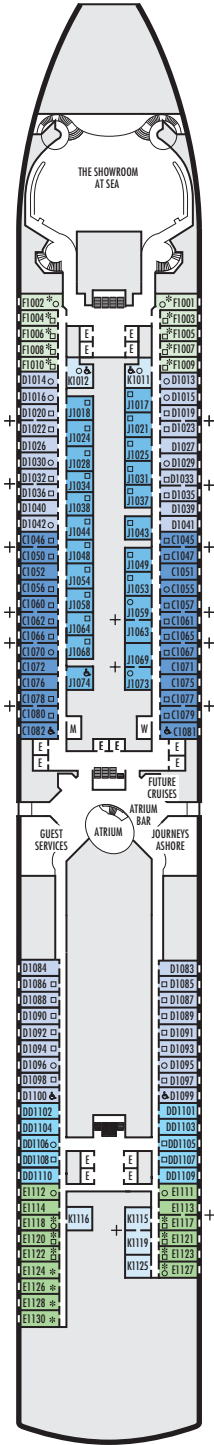

MAIN DECK
Staterooms 1001–1130

LOWER PROMENADE DECK

PROMENADE DECK

UPPER PROMENADE DECK
Staterooms 4001–4189

VERANDAH DECK
Staterooms 5001–5193

UPPER VERANDAH DECK
Staterooms 6001–6181

STATEROOM SYMBOL LEGEND

- Triple (2 lower beds, 1 sofa bed)
- Quad (2 lower beds, 1 sofa bed, 1 upper)
- △ Partial sea view
- × Fully obstructed view
- + Connecting rooms
- * Shower only
- ♠ Single-sink vanity
- ◆ Staterooms have solid steel verandah railings instead of clear-view Plexiglas® railings
- ♿ Suites SA7058 & SA7057 are wheelchair accessible, bathtub and roll-in shower. Suites SY5002 & SY5001 and staterooms VA8119, VA8116, I-8033, VA8026, VA8025, V6052, V6049, VB6002, VB6001, V5140, V5135, V5054, V5051, VA4134, VA4131, H4092, H4089, VA4052, VA4051, D1100, D1099, C1082, C1081, J1074, K1012 & K1011 are wheelchair accessible, roll-in shower only.

SHIP SPECIFICATIONS & FACILITIES

- 2,106 Guests
- 874 Crew
- 86,700 Gross Tons
- 936 Feet Long
- 11 Guest Decks
- Wraparound Promenade Deck
- 8 Restaurants & Cafes
- 8 Entertainment Venues
- 11 Lounges/Bars
- 2 Outdoor Swimming Pools (one with sliding glass roof)
- Spa & Salon
- Fitness Center
- Suite Lounge
- Duty-free Shops
- Library/Internet Cafe
- Onboard Wi-Fi Access
- Casino
- Sport Courts

Important Note: Not all staterooms within each category have the same furniture configuration and/or facilities. Appropriate symbols within the rooms on the deck plans describe differences from the stateroom descriptions below.