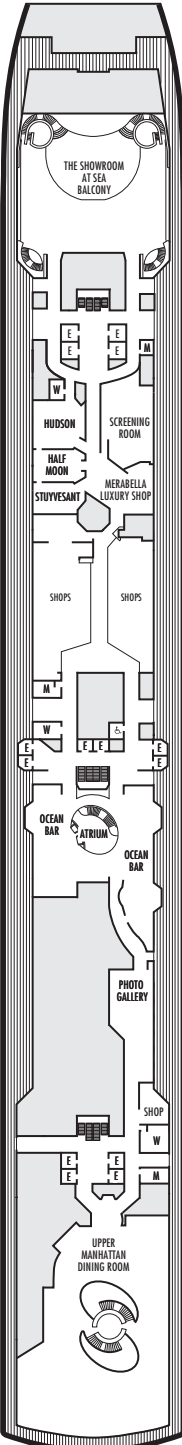

MAIN DECK
Staterooms 1001–1130

LOWER PROMENADE DECK

PROMENADE DECK

UPPER PROMENADE DECK
Staterooms 4001–4189

VERANDAH DECK
Staterooms 5001–5193

UPPER VERANDAH DECK
Staterooms 6001–6181

STATEROOM SYMBOL LEGEND

- Triple (2 lower beds, 1 sofa bed)
- Quad (2 lower beds, 1 sofa bed, 1 upper)
- △ Partial sea view
- × Fully obstructed view
- + Connecting rooms
- * Shower only
- ♠ Single-sink vanity
- ◆ Staterooms have solid steel verandah railings instead of clear-view Plexiglas® railings
- ♿ Suites SA7058 & SA7057 are wheelchair accessible, bathtub and roll-in shower. Suites SY5002 & SY5001 and staterooms VA8119, VA8116, I-8033, VA8026, VA8025, V6052, V6049, VB6002, VB6001, V5140, V5135, V5054, V5051, VA4134, VA4131, H4092, H4089, VA4052, VA4051, D1100, D1099, C1082, C1081, J1074, K1012 & K1011 are wheelchair accessible, roll-in shower only.

SHIP SPECIFICATIONS & FACILITIES

- 2,106 Guests
- 874 Crew
- 86,700 Gross Tons
- 936 Feet Long
- 11 Guest Decks
- Wraparound Promenade Deck
- 8 Restaurants & Cafes
- 8 Entertainment Venues
- 11 Lounges/Bars
- 2 Outdoor Swimming Pools (one with sliding glass roof)
- Spa & Salon
- Fitness Center
- Suite Lounge
- Duty-free Shops
- Library/Internet Cafe
- Onboard Wi-Fi Access
- Casino
- Sport Courts

Important Note: Not all staterooms within each category have the same furniture configuration and/or facilities. Appropriate symbols within the rooms on the deck plans describe differences from the stateroom descriptions below.