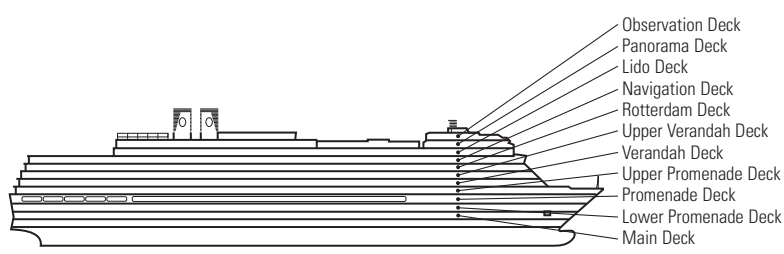

For information regarding stateroom bedding configurations and accessibility features on our ships please visit the [Accessibility](#) section of our website.